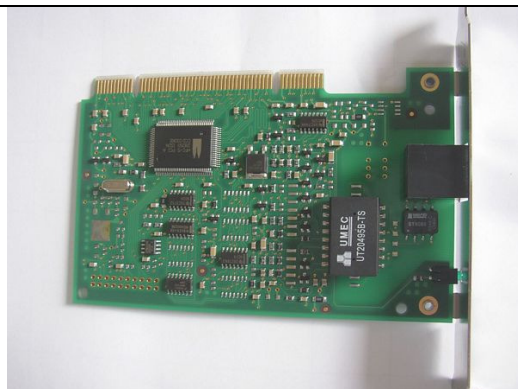

PC Sound Card SBPCI1282SP Bulk for COSMO

831.200.009

PC Sound Card Creative Lab 128

from System 32 (Max Fire V1.18 and Silverball V9.32)

PC MODEMS

831.800.057

PC Modem PCI 56K 3com USRobotics

from system 19 (SSilverball V7.08, Max Fire V1.01) and from system 122 (Max Fire Video V1.00, Virtual Pinball V1.10, Virtual Casino V1.07) and from System 306 (Silverball Centurio on Strato and Cosmo and Max Fire (Video) V1.21)