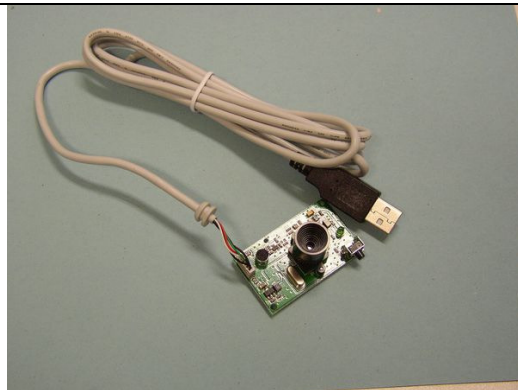

360.110.702

Cable OSD Board for TFT Samsung

360.110.719

Cable Power Supply Internal COSMO

462.930.117

Cable Touch Controller USB to EXII

831.800.011

Camera Notecam Pro