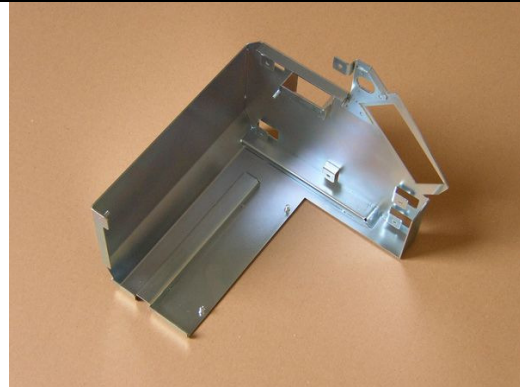

022.082.006

Cabinet Metal COSMO

361.110.131

Cash Box Door COSMO

022.011.603

Lock Bolt with Counternut DIN439

022.082.065

Bearing Shell COSMO