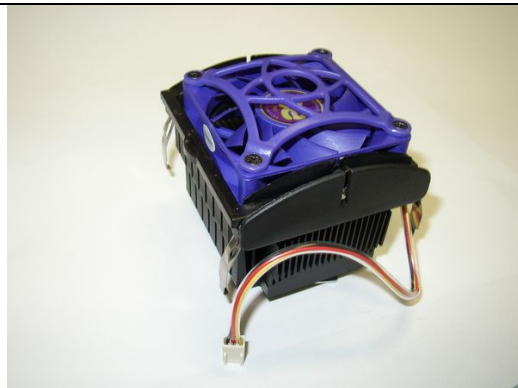

831.900.034
PC Fan Tigerclaw P4 478 3.06G