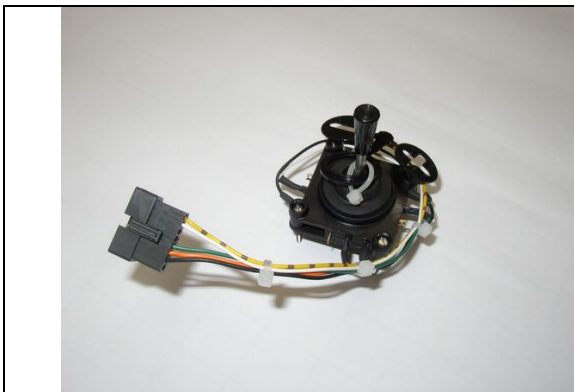

360.110.654

Joystick Cosmo with JST Connector