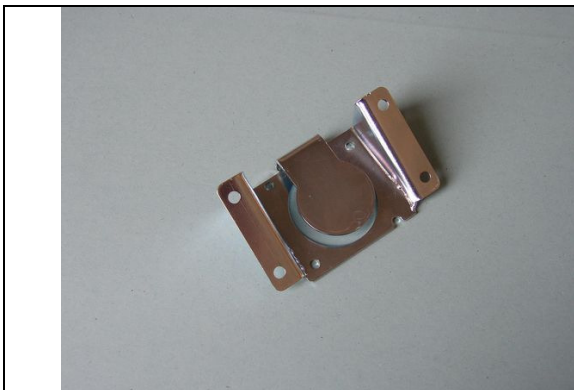

022.082.062
Holding Plate Joystick COSMO