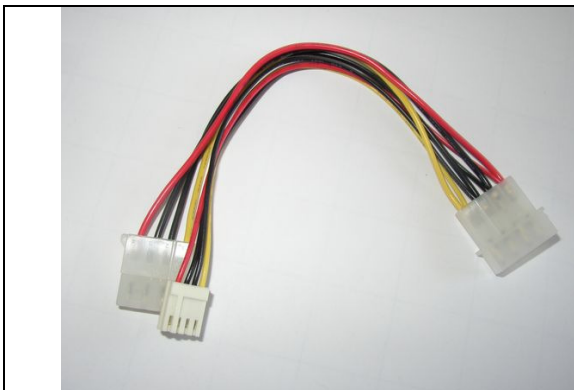

831.900.012
Cable Y Power 5,25" to 5,25" and 3,5"