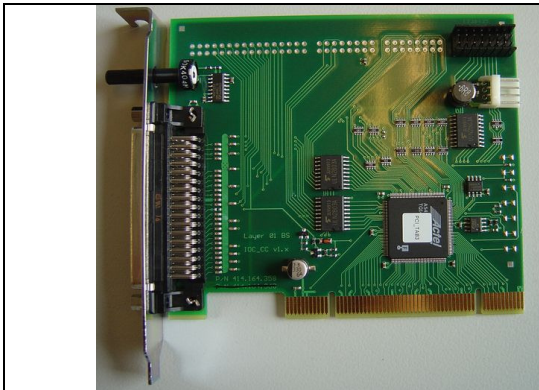

831.000.057
PC CPU Pentium 4 2,4GHz

831.900.034
PC Fan Tigerclaw P4 478 3.06G

831.000.040
PC Harddisc 40 GB
not limitable

831.900.011
PC HDD Cable

831.900.015
PC HDD Round Cable 75 cm

831.300.015
PC RAM DIMM 256MB DDR (ATX board)