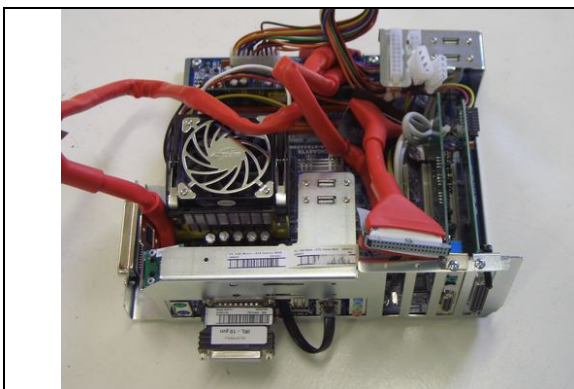

PC SILVERBALL MAX SPECIFIC

831.000.016
PC TAB Micro-ATX Cosmo MAX