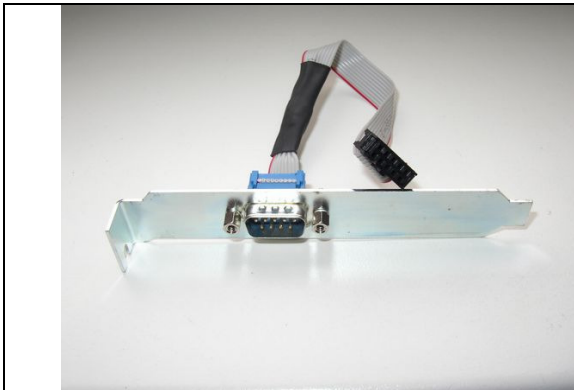

414.164.358
PC I/O-Controller PCI cctalk 50pin Sub-D

360.110.630
Y Cabel COSMO

831.900.012
Cable Y Power 5,25" to 5,25" and 3,5"

831.900.009
PC Mobile Rack Board

360.110.008
Extension Cable P4 28cm

360.110.009
Extension Cable ATX 28cm