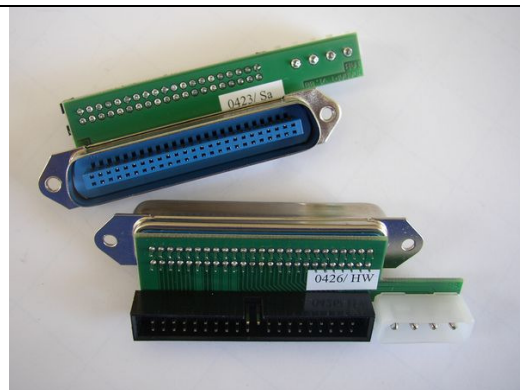

831.000.057
PC CPU Pentium 4 2,4GHz

831.900.034
PC Fan Tigerclaw P4 478 3.06G

831.000.040
PC Harddisc 40 GB
not limitable

831.900.011
PC HDD Cable

831.900.015
PC HDD Round Cable 75 cm

831.300.015
PC RAM DIMM 256MB DDR (ATX board)

414.164.358
PC I/O-Controller PCI cctalk 50pin Sub-D

360.110.630
Y Cabel COSMO

831.900.012
Cable Y Power 5,25" to 5,25" and 3,5"

831.900.009
PC Mobile Rack Board

360.110.008
Extension Cable P4 28cm

360.110.009
Extension Cable ATX 28cm