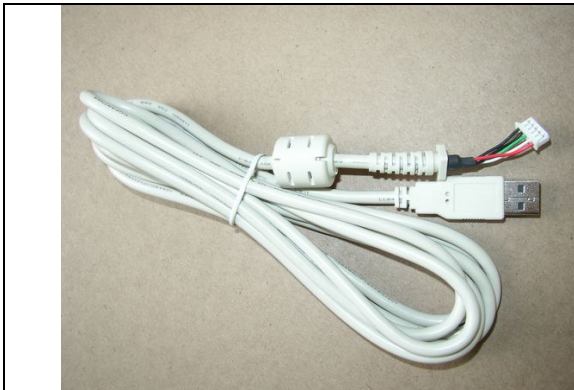

360.110.702

Cable OSD Board for TFT Samsung

360.110.719

Cable Power Supply Internal COSMO

462.930.117

Cable Touch Controller USB to EXII

831.800.011

Camera Notecam Pro