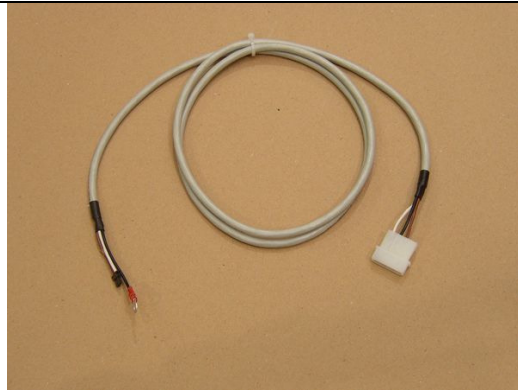

360.110.702

Cable OSD Board for TFT Samsung

360.110.719

Cable Power Supply Internal COSMO

462.930.117

Cable Touch Controller USB to EXII

831.800.011

Camera Notecam Pro