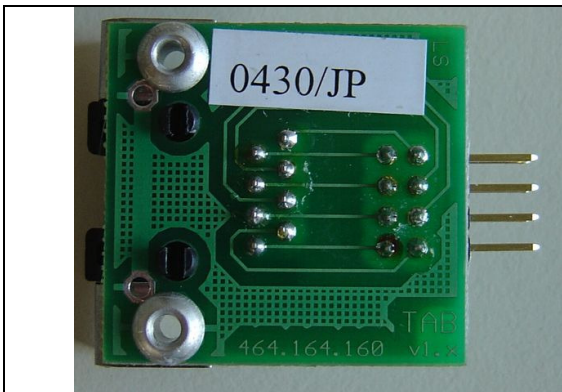

464.164.160

Plug Module Network Connectivity