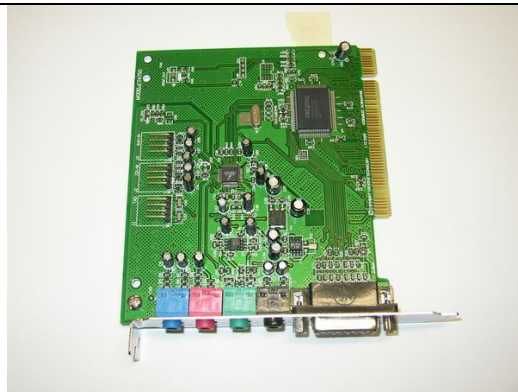

831.200.009

PC Sound Card Creative Lab 128

from System 32 (Max Fire V1.18 and Silverball V9.32)